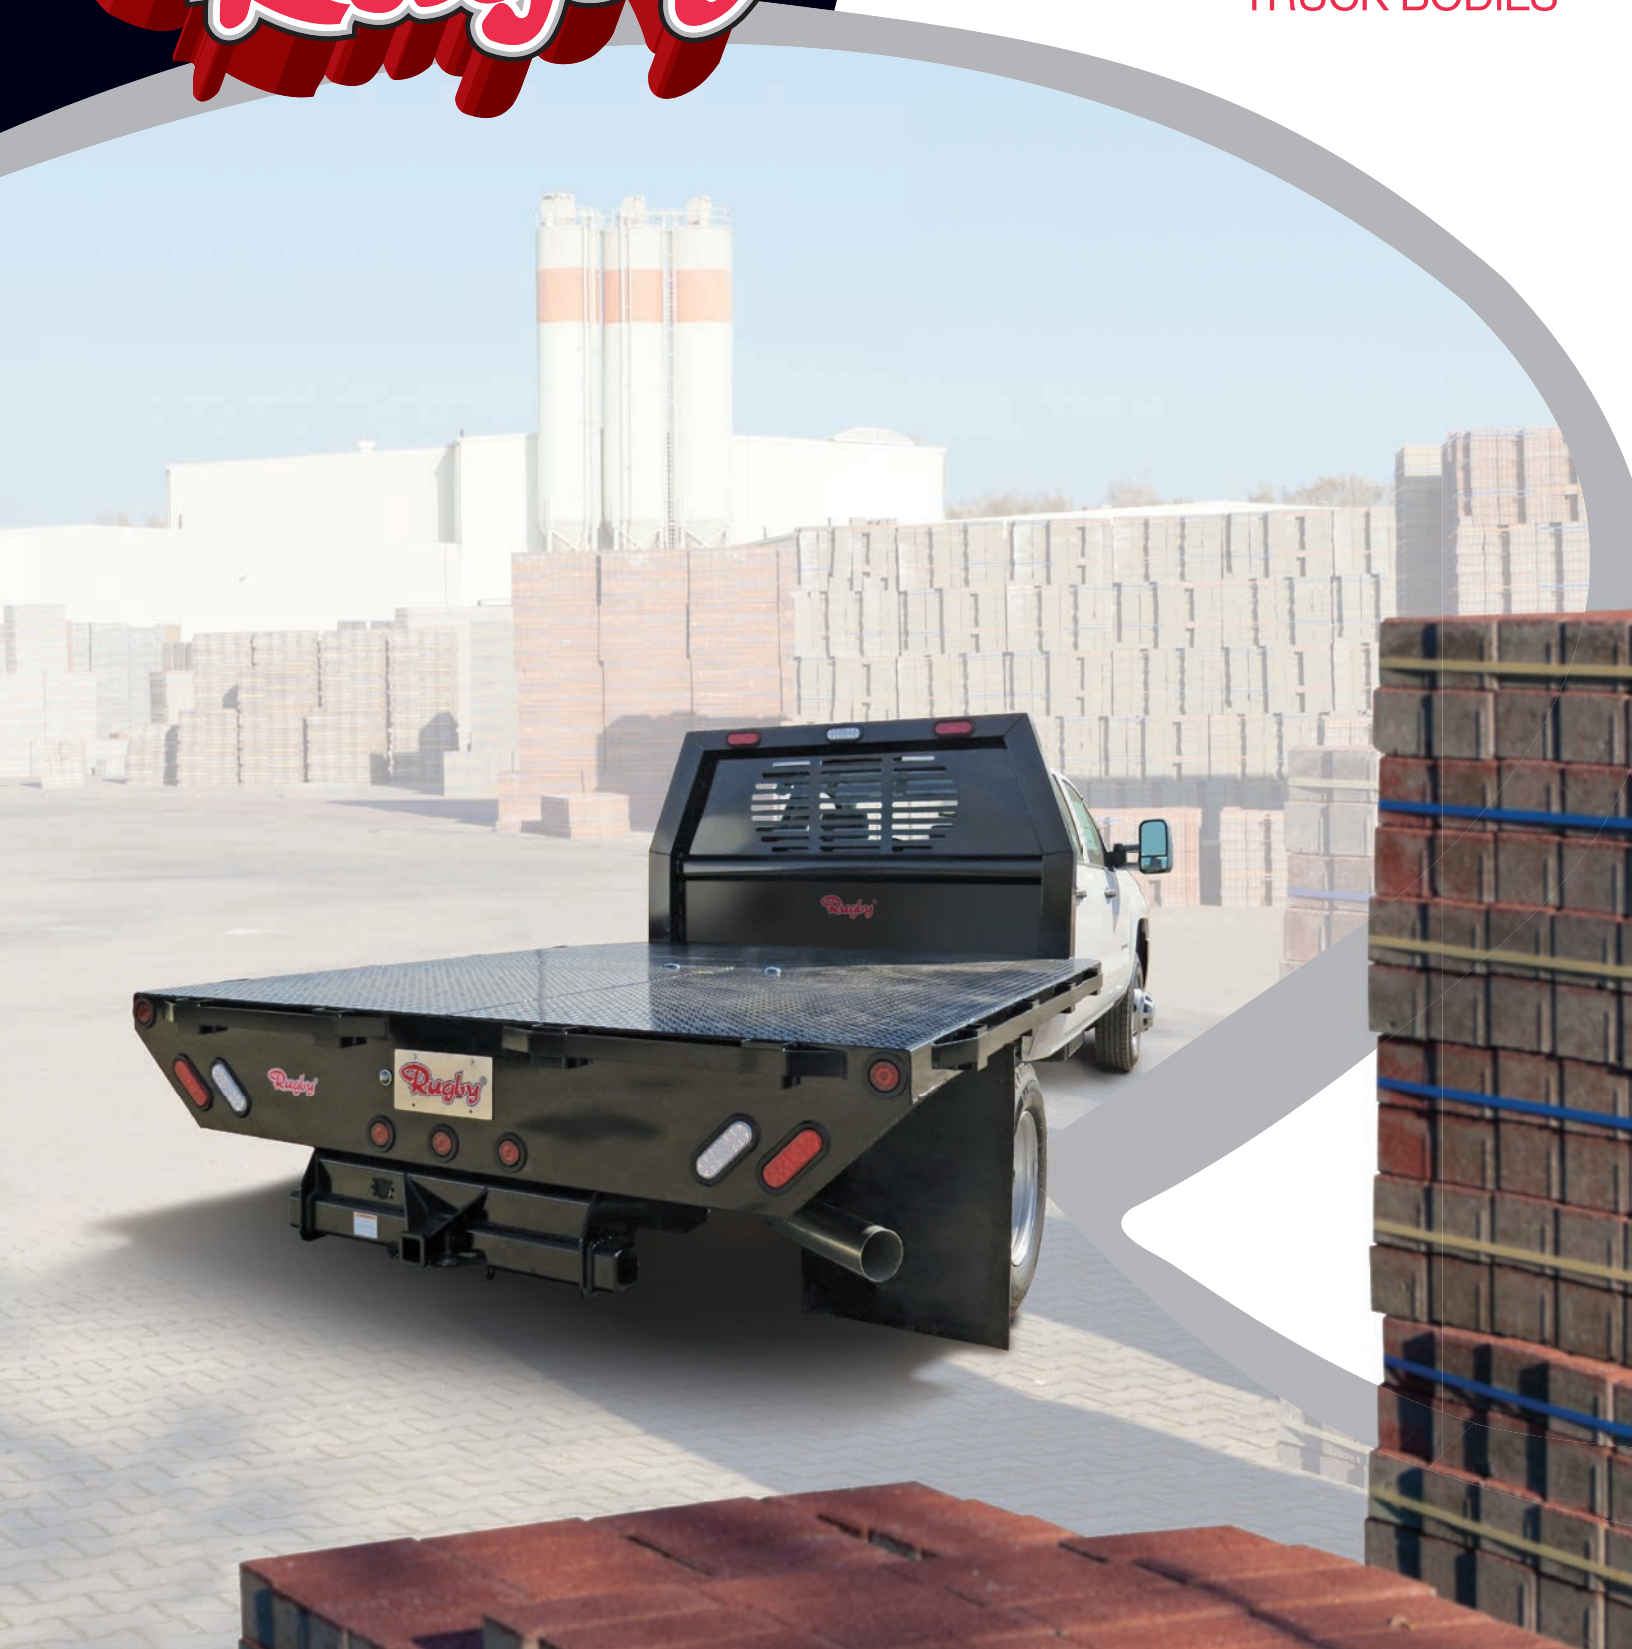

HD RANCHER

HEAVY DUTY CARBON STEEL
TRUCK BODIES

www.rugbymfg.com

HD RANCHER

DESIGNED FOR HEAVY DUTY CONDITIONS

Rugby Rancher truck bodies are designed and built for the professional that demands durability, performance and style. The New HD Rancher features:

- B&W Turnoverball™ Gooseneck Hitch
- Narrower, Tapered Bulkhead
- Receiver Hitch
- And much more!

STYLE:

- Contemporary stop/turn and backup light design
- Powder coated 90% gloss black for a durable uniform finish

DURABILITY:

- **Upgraded** 3/16" tread plate steel floor
- **Upgraded** 7 gauge formed crossmembers, 12" spacing
- **Upgraded** 12 gauge bulkhead sheet
- **Upgraded** 3/8" thick tie down rail
- 12 ga. smooth steel rear apron with light cut-outs
- 4" structural channel long rails
- Bulkhead has brake (CHMSL) light, 1 center cargo lamp and 2 brake lights

- Bulkhead also includes a flame cut slotted viewing window

CONVENIENCE:

- B&W Turnoverball Gooseneck Hitch allows a flat surface with no cut-outs in the floor
- Outside stake pockets with tie rail are installed on sides and rear
- Built in receiver hitch standard on cab chassis models